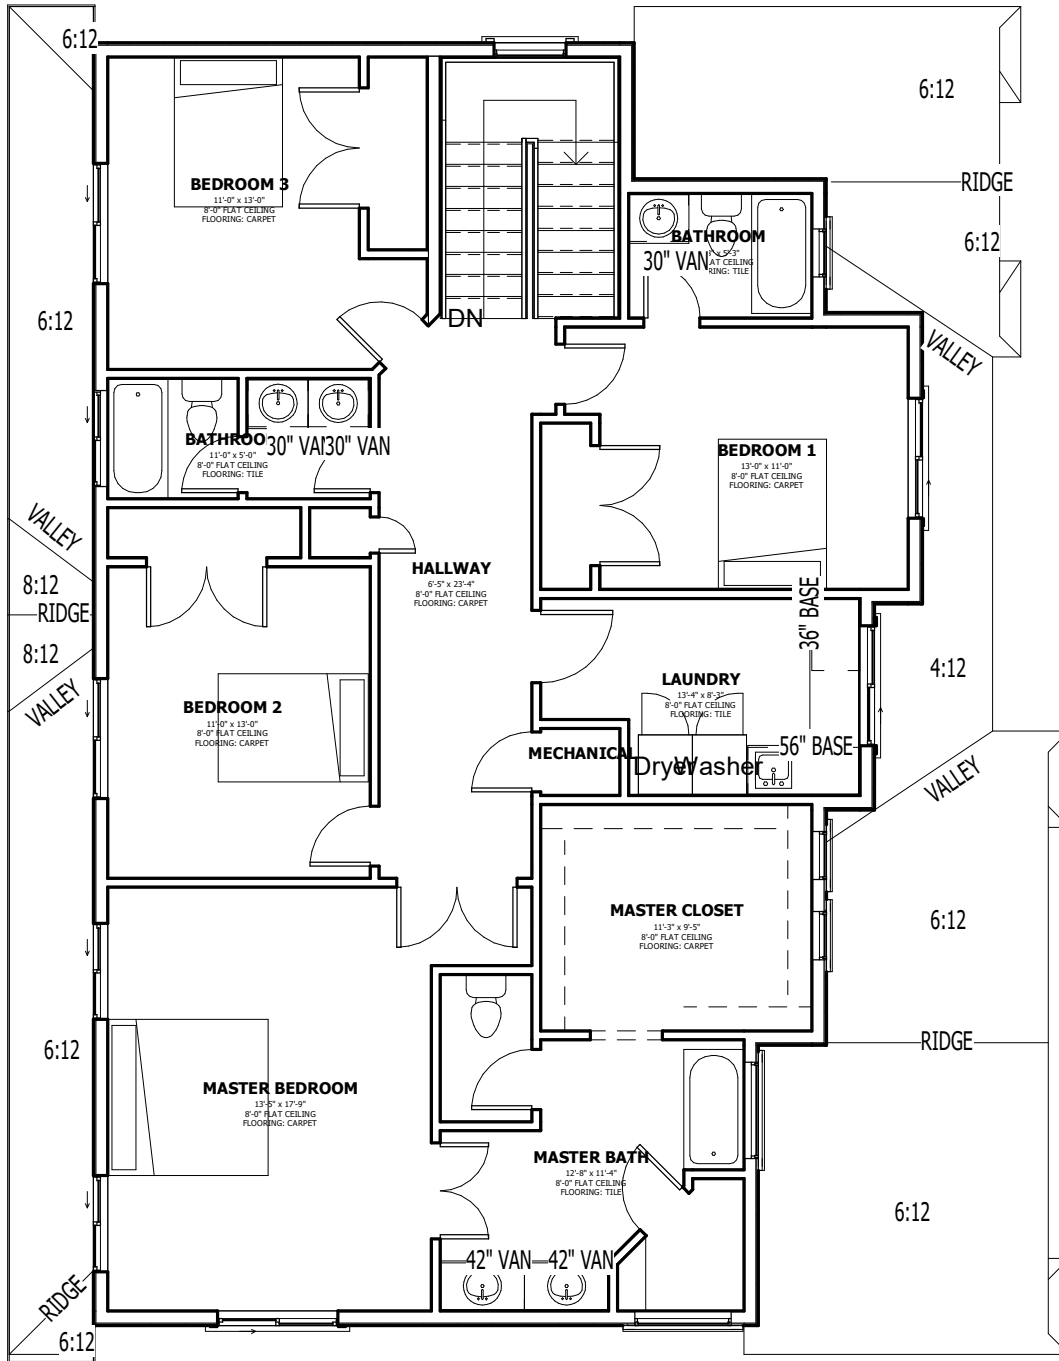

Floor Plan Name:

VICTORIA

Floor Plan Info:

Basement Level 1078 sqft
 Main Level 1194 sqft
 Second Level 1615 sqft
 Total 3887 sqft

This drawing as an instrument of professional service, is the property of SHADD JOHNSON DESIGN and shall not be used, in whole or in part, for any other project without the permission of an authorized representative of SHADD JOHNSON DESIGN. Unauthorized use will be prosecuted to the fullest extent of the law. Copyright © 2019 by SHADD JOHNSON DESIGN.

Floor Plan Name:

VICTORIA

Floor Plan Info:

Basement Level 1078 sqft
 Main Level 1194 sqft
 Second Level 1615 sqft
 Total 3887 sqft