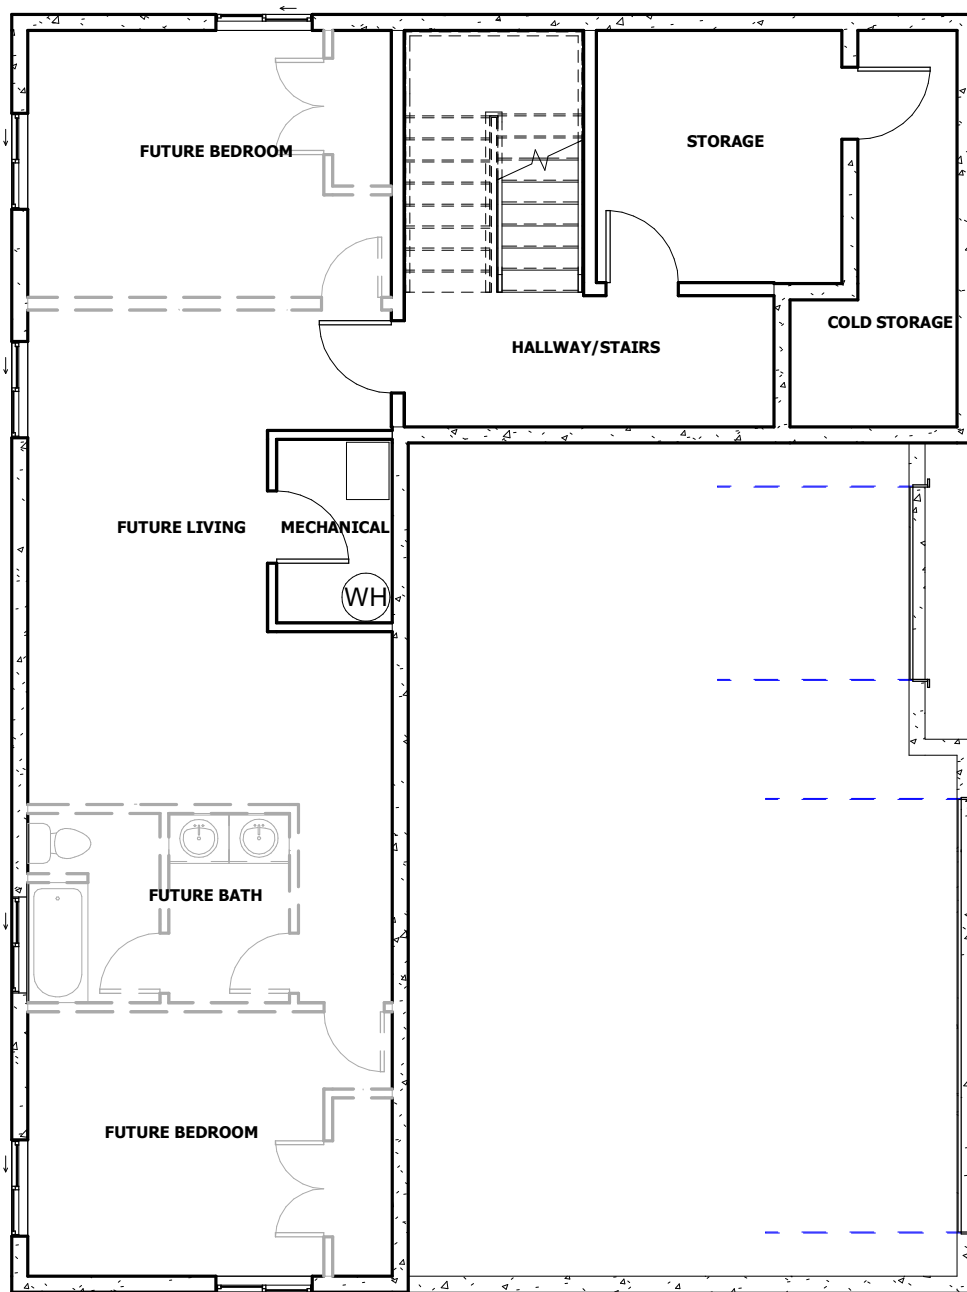

Floor Plan Name:

VICTORIA

Floor Plan Info:

Basement Level 1078 sqft
 Main Level 1194 sqft
 Second Level 1615 sqft
 Total 3887 sqft

This drawing as an instrument of professional service, is the property of SHADD JOHNSON DESIGN and shall not be used, in whole or in part, for any other project without the permission of an authorized representative of SHADD JOHNSON DESIGN. Unauthorized use will be prosecuted to the fullest extent of the law. Copyright © 2019 by SHADD JOHNSON DESIGN.

Floor Plan Name:

VICTORIA

Floor Plan Info:

Basement Level 1078 sqft
 Main Level 1194 sqft
 Second Level 1615 sqft
 Total 3887 sqft