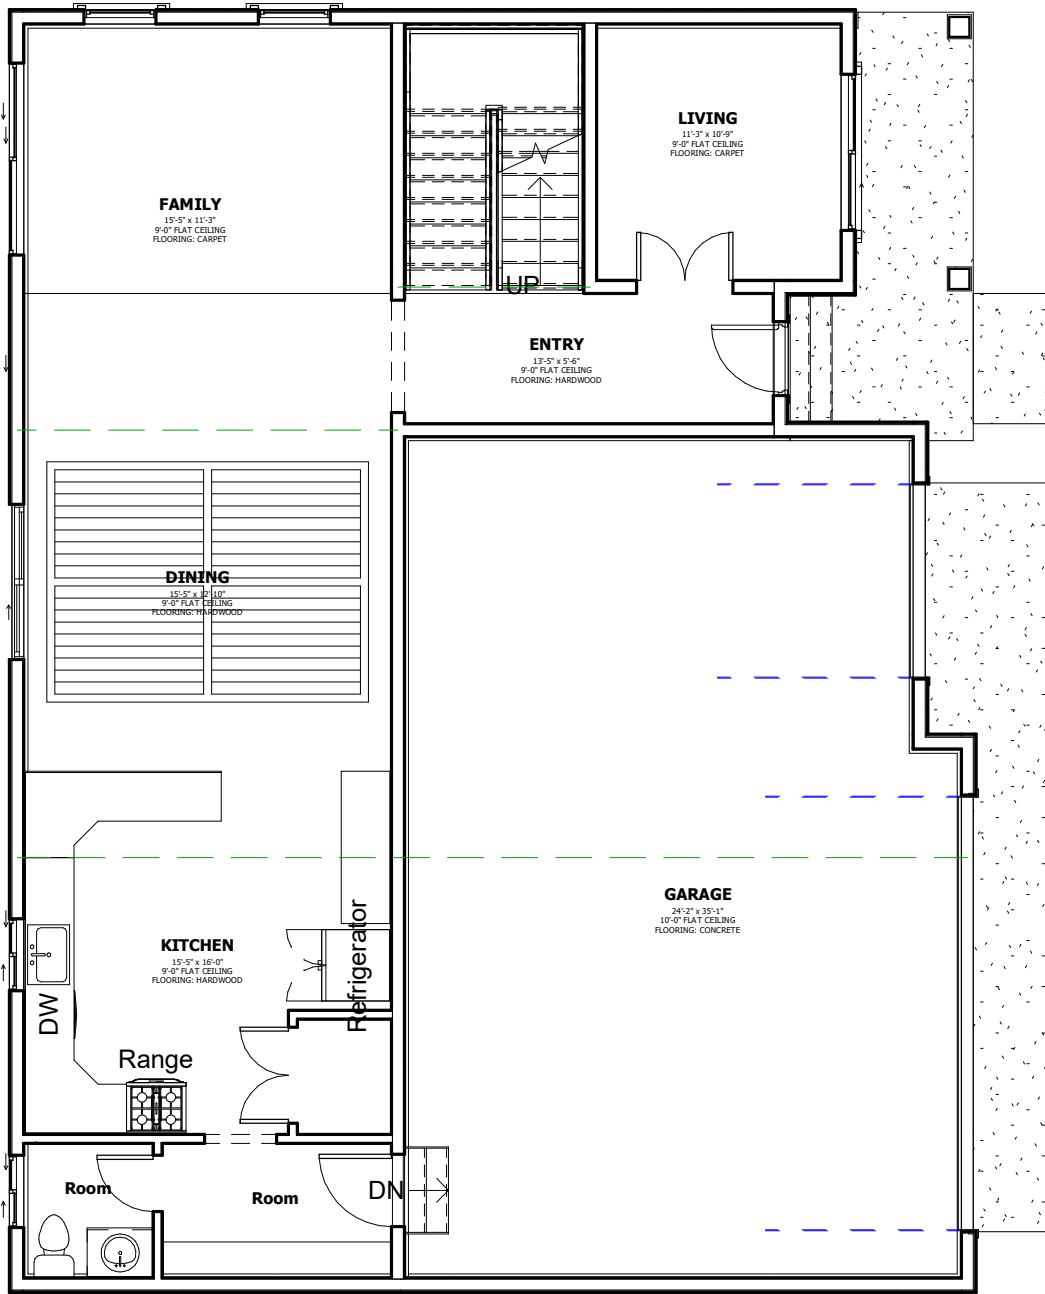

Floor Plan Name:

VICTORIA

Floor Plan Info:

Basement Level 1078 sqft
 Main Level 1194 sqft
 Second Level 1615 sqft
 Total 3887 sqft

This drawing as an instrument of professional service, is the property of SHADD JOHNSON DESIGN and shall not be used, in whole or in part, for any other project without the permission of an authorized representative of SHADD JOHNSON DESIGN. Unauthorized use will be prosecuted to the fullest extent of the law. Copyright © 2019 by SHADD JOHNSON DESIGN.

Floor Plan Name:

VICTORIA

Floor Plan Info:

Basement Level 1078 sqft
 Main Level 1194 sqft
 Second Level 1615 sqft
 Total 3887 sqft