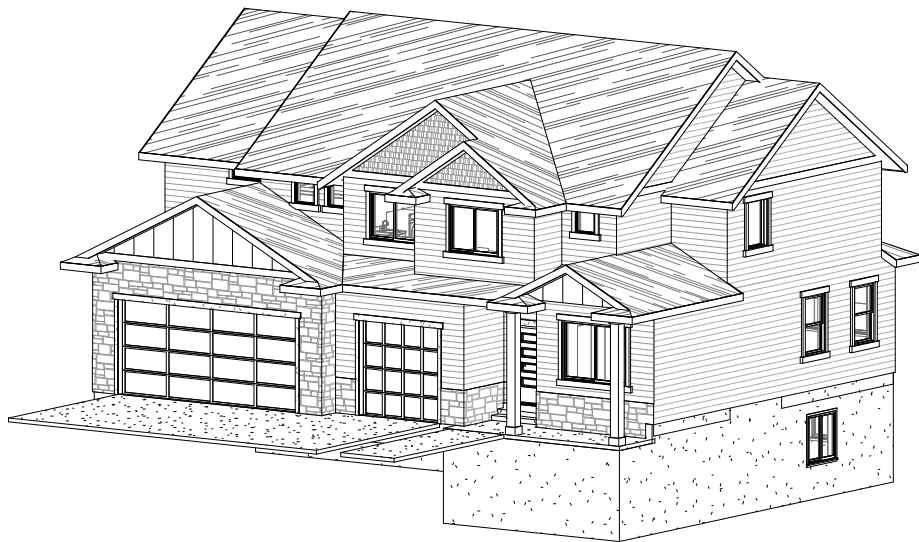

28' - 9"

This drawing as an instrument of professional service, is the property of SHADD JOHNSON DESIGN and shall not be used, in whole or in part, for any other project without the permission of an authorized representative of SHADD JOHNSON DESIGN. Unauthorized use will be prosecuted to the fullest extent of the law. Copyright © 2019 by SHADD JOHNSON DESIGN.

Floor Plan Name:

VICTORIA

Floor Plan Info:

Basement Level 1078 sqft
 Main Level 1194 sqft
 Second Level 1615 sqft
 Total 3887 sqft

This drawing as an instrument of professional service, is the property of SHADD JOHNSON DESIGN and shall not be used, in whole or in part, for any other project without the permission of an authorized representative of SHADD JOHNSON DESIGN. Unauthorized use will be prosecuted to the fullest extent of the law. Copyright © 2019 by SHADD JOHNSON DESIGN.